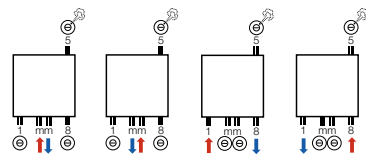

VERTILINE VC

BATHLINE BA