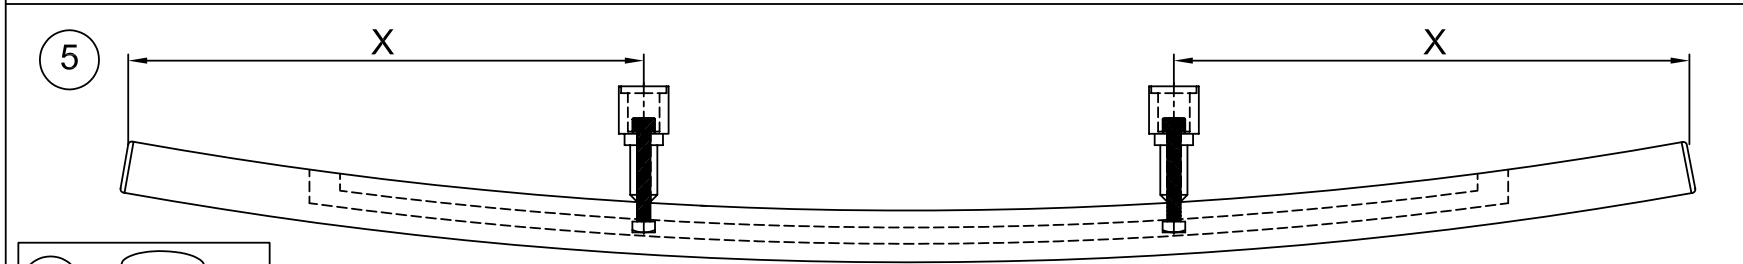

MONTAGEVOORSCHRIFT
MONTAGE-ANLEITUNG

MOUNTING INSTRUCTIONS
INSTRUCTIONS DE MONTAGE

HANDDOEKBEUGEL T / NVR

MONTAGEVOORSCHRIFT
MONTAGE-ANLEITUNG

MOUNTING INSTRUCTIONS
INSTRUCTIONS DE MONTAGE

HANDDOEKBEUGEL T / NVR

X = Type T/NVR paar buizen (198mm)
 X = Typ T/NVR paarige Rohre (198mm)
 X = Type T/NVR des tubes pairs (198mm)
 X = Type T/NVR even tubes (198mm)

X = Type T/NVR onpaar buizen (173mm)
 X = Typ T/NVR nicht paarige Rohre (173mm)
 X = Type T/NVR des tubes impairs (173mm)
 X = Type T/NVR unpaired tubes (173mm)

X = Type TSN/NVRSN (200mm)
 X = Typ TSN/NVRSN (200mm)
 X = Type TSN/NVRSN (200mm)
 X = Type TSN/NVRSN (200mm)