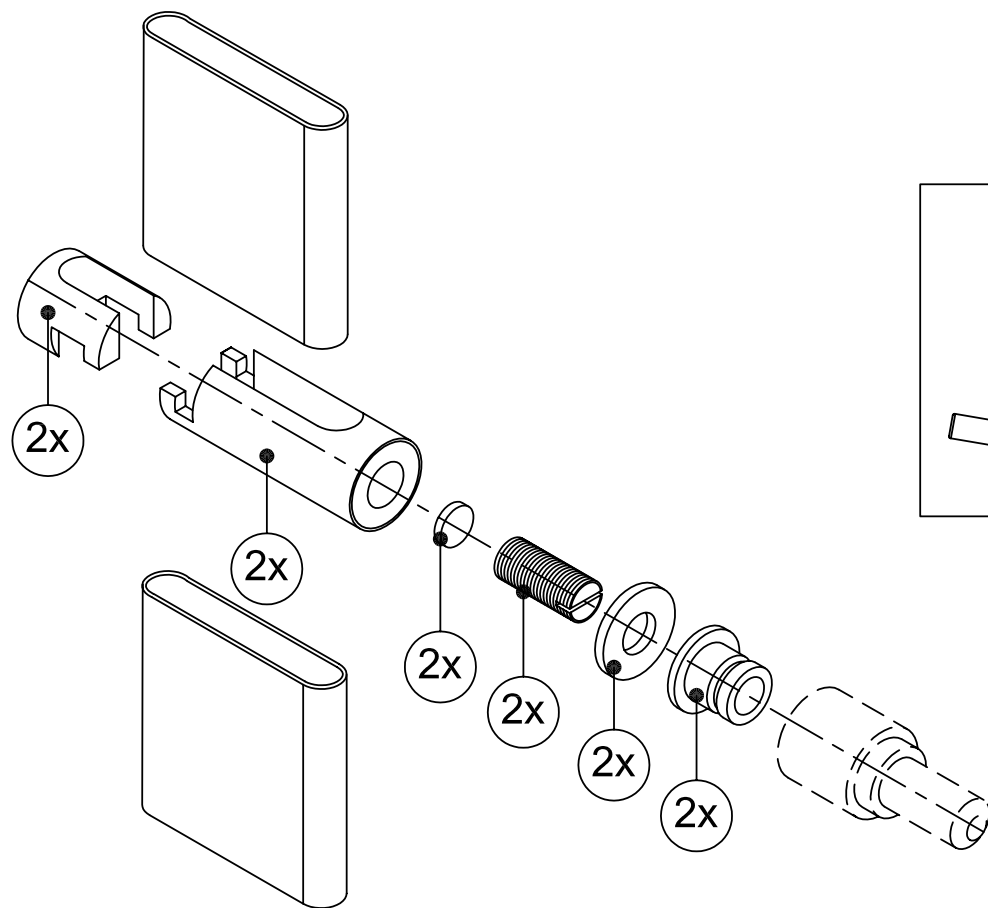

MONTAGEVOORSCHRIFT
MONTAGE-ANLEITUNG

MOUNTING INSTRUCTIONS
INSTRUCTIONS DE MONTAGE

HANDDOEKBEUGEL T / NVR

MONTAGEVOORSCHRIFT
MONTAGE-ANLEITUNG

MOUNTING INSTRUCTIONS
INSTRUCTIONS DE MONTAGE

HANDDOEKBEUGEL T / NVR

X = Type T/NVR paar buizen (198mm)
 X = Typ T/NVR paarige Rohre (198mm)
 X = Type T/NVR des tubes pairs (198mm)
 X = Type T/NVR even tubes (198mm)

X = Type T/NVR onpaar buizen (173mm)
 X = Typ T/NVR nicht paarige Rohre (173mm)
 X = Type T/NVR des tubes impairs (173mm)
 X = Type T/NVR unpaired tubes (173mm)

X = Type TSN/NVRSN (200mm)
 X = Typ TSN/NVRSN (200mm)
 X = Type TSN/NVRSN (200mm)
 X = Type TSN/NVRSN (200mm)