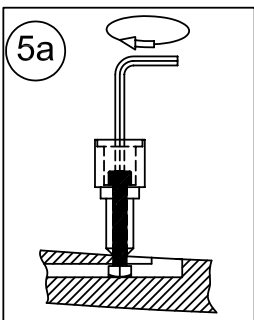

MONTAGEVOORSCHRIFT
MONTAGE-ANLEITUNG

MOUNTING INSTRUCTIONS
INSTRUCTIONS DE MONTAGE

HANDDOEKBEUGEL T / NVR

MONTAGEVOORSCHRIFT
MONTAGE-ANLEITUNG

MOUNTING INSTRUCTIONS
INSTRUCTIONS DE MONTAGE

HANDDOEKBEUGEL T / NVR

X = Type T/NVR paar buizen (198mm)
 X = Typ T/NVR paarige Rohre (198mm)
 X = Type T/NVR des tubes pairs (198mm)
 X = Type T/NVR even tubes (198mm)

X = Type T/NVR onpaar buizen (173mm)
 X = Typ T/NVR nicht paarige Rohre (173mm)
 X = Type T/NVR des tubes impairs (173mm)
 X = Type T/NVR unpaired tubes (173mm)

X = Type TSN/NVRSN (200mm)
 X = Typ TSN/NVRSN (200mm)
 X = Type TSN/NVRSN (200mm)
 X = Type TSN/NVRSN (200mm)