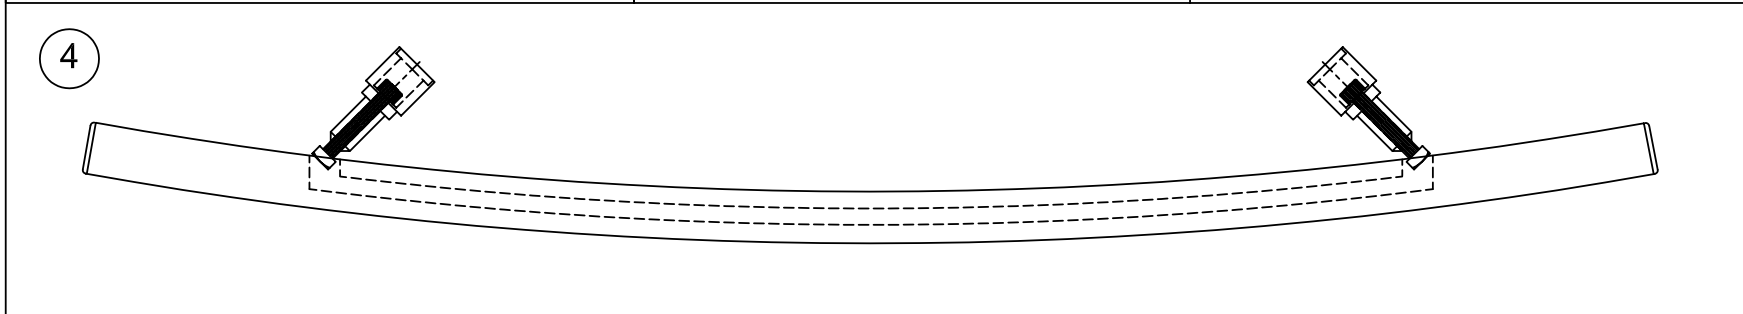

MONTAGEVOORSCHRIFT
MONTAGE-ANLEITUNG

MOUNTING INSTRUCTIONS
INSTRUCTIONS DE MONTAGE

HANDDOEKBEUGEL T / NVR

MONTAGEVOORSCHRIFT
MONTAGE-ANLEITUNG

MOUNTING INSTRUCTIONS
INSTRUCTIONS DE MONTAGE

HANDDOEKBEUGEL T / NVR

X = Type T/NVR paar buizen (198mm)
 X = Typ T/NVR paarige Rohre (198mm)
 X = Type T/NVR des tubes pairs (198mm)
 X = Type T/NVR even tubes (198mm)

X = Type T/NVR onpaar buizen (173mm)
 X = Typ T/NVR nicht paarige Rohre (173mm)
 X = Type T/NVR des tubes impairs (173mm)
 X = Type T/NVR unpaired tubes (173mm)

X = Type TSN/NVRSN (200mm)
 X = Typ TSN/NVRSN (200mm)
 X = Type TSN/NVRSN (200mm)
 X = Type TSN/NVRSN (200mm)