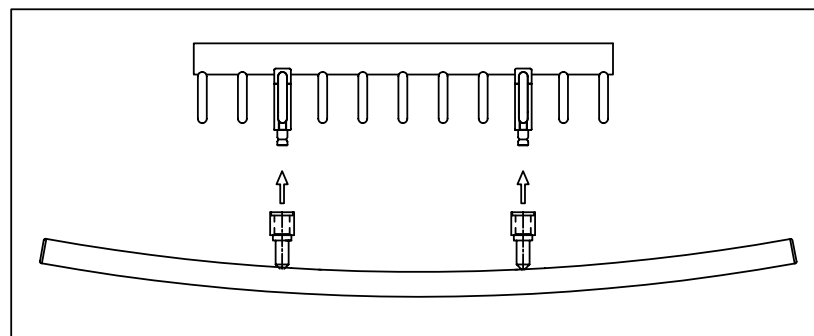

MONTAGEVOORSCHRIFT
MONTAGE-ANLEITUNG

MOUNTING INSTRUCTIONS
INSTRUCTIONS DE MONTAGE

HANDDOEKBEUGEL T / NVR

MONTAGEVOORSCHRIFT
MONTAGE-ANLEITUNG

MOUNTING INSTRUCTIONS
INSTRUCTIONS DE MONTAGE

HANDDOEKBEUGEL T / NVR

X = Type T/NVR paar buizen (198mm)
 X = Typ T/NVR paarige Rohre (198mm)
 X = Type T/NVR des tubes pairs (198mm)
 X = Type T/NVR even tubes (198mm)

X = Type T/NVR onpaar buizen (173mm)
 X = Typ T/NVR nicht paarige Rohre (173mm)
 X = Type T/NVR des tubes impairs (173mm)
 X = Type T/NVR unpaired tubes (173mm)

X = Type TSN/NVRSN (200mm)
 X = Typ TSN/NVRSN (200mm)
 X = Type TSN/NVRSN (200mm)
 X = Type TSN/NVRSN (200mm)