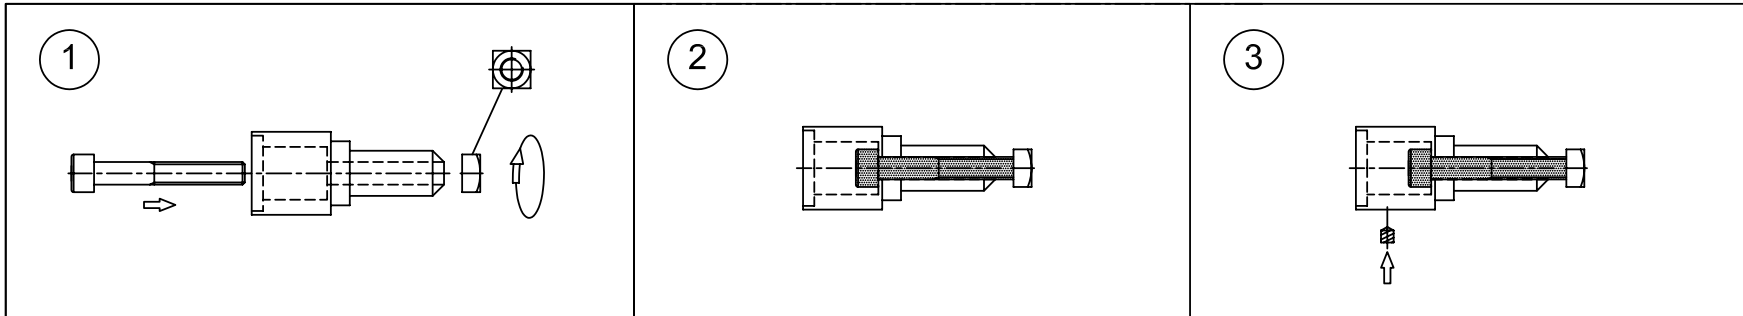

MONTAGEVOORSCHRIFT
MONTAGE-ANLEITUNG

MOUNTING INSTRUCTIONS
INSTRUCTIONS DE MONTAGE

HANDDOEKBEUGEL T / NVR

MONTAGEVOORSCHRIFT
MONTAGE-ANLEITUNG

MOUNTING INSTRUCTIONS
INSTRUCTIONS DE MONTAGE

HANDDOEKBEUGEL T / NVR

X = Type T/NVR paar buizen (198mm)
 X = Typ T/NVR paarige Rohre (198mm)
 X = Type T/NVR des tubes pairs (198mm)
 X = Type T/NVR even tubes (198mm)

X = Type T/NVR onpaar buizen (173mm)
 X = Typ T/NVR nicht paarige Rohre (173mm)
 X = Type T/NVR des tubes impairs (173mm)
 X = Type T/NVR unpaired tubes (173mm)

X = Type TSN/NVRSN (200mm)
 X = Typ TSN/NVRSN (200mm)
 X = Type TSN/NVRSN (200mm)
 X = Type TSN/NVRSN (200mm)