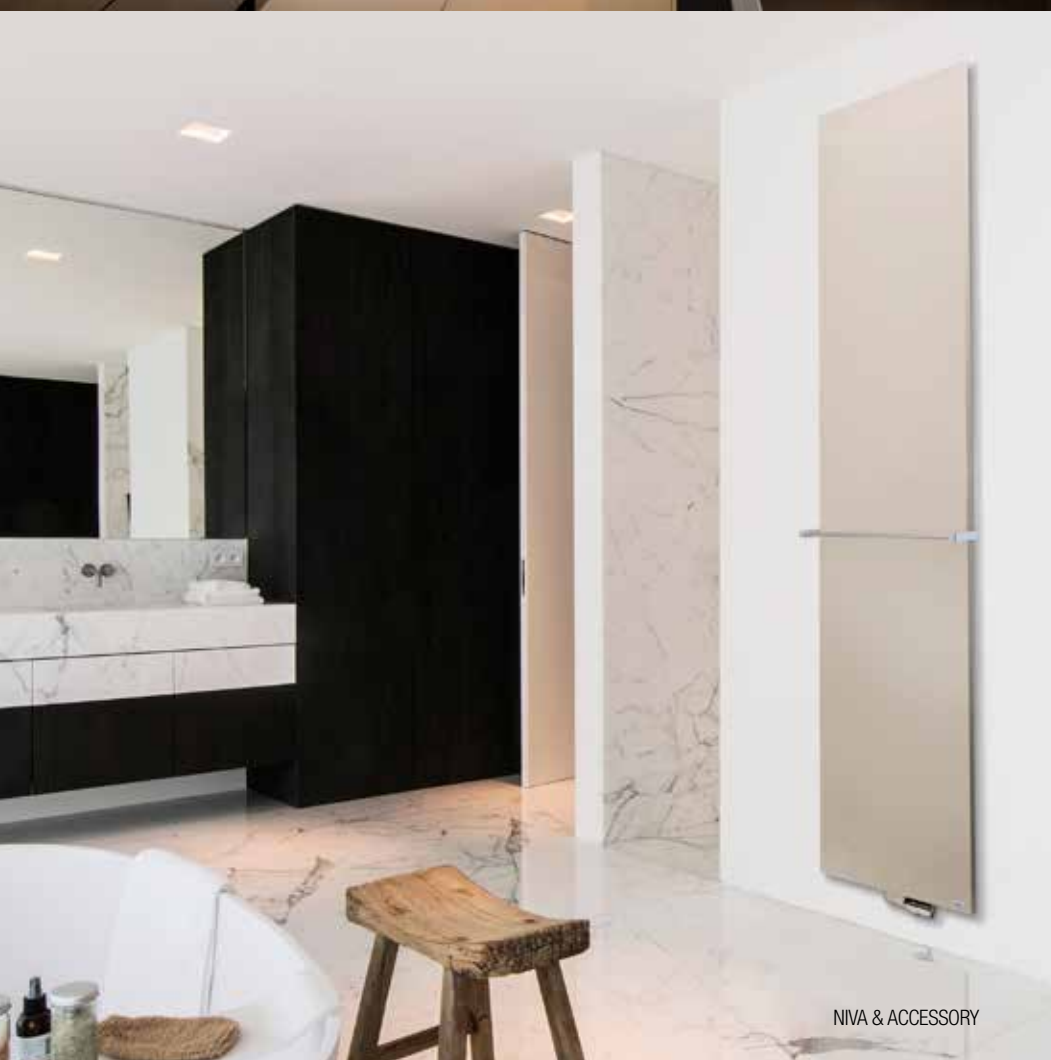

ZANA & ACCESSORY