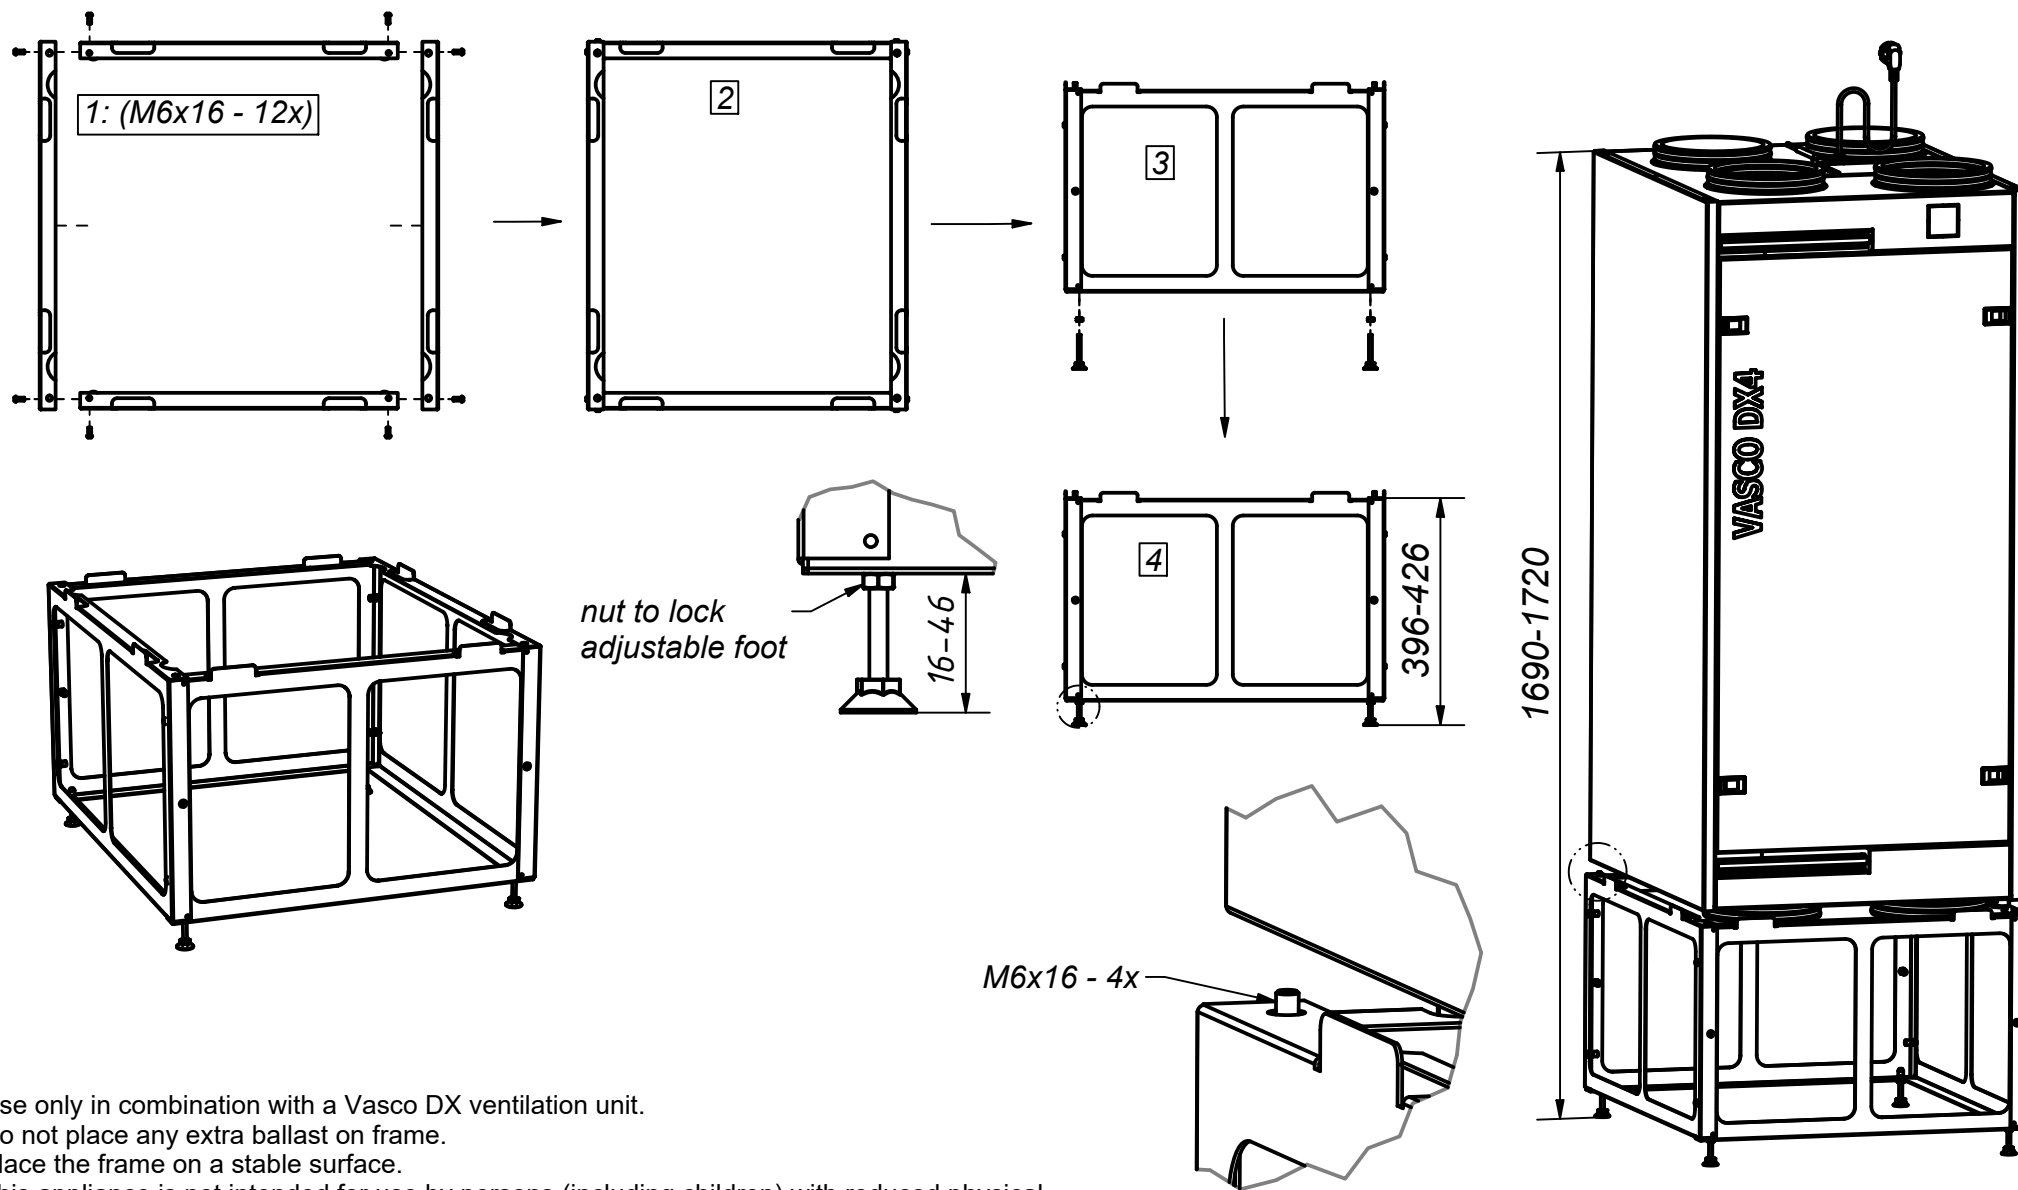

All lips should always point up

16x - M6x16

4x - M6

4x - M6

Use only in combination with a Vasco DX ventilation unit.
Do not place any extra ballast on frame.
Place the frame on a stable surface.

This appliance is not intended for use by persons (including children) with reduced physical, sensory or mental capabilities, or lack of experience and knowledge, unless they have been given supervision or instruction concerning use of the appliance by a person responsible for their safety. Children should be supervised to ensure that they do not play with the appliance.