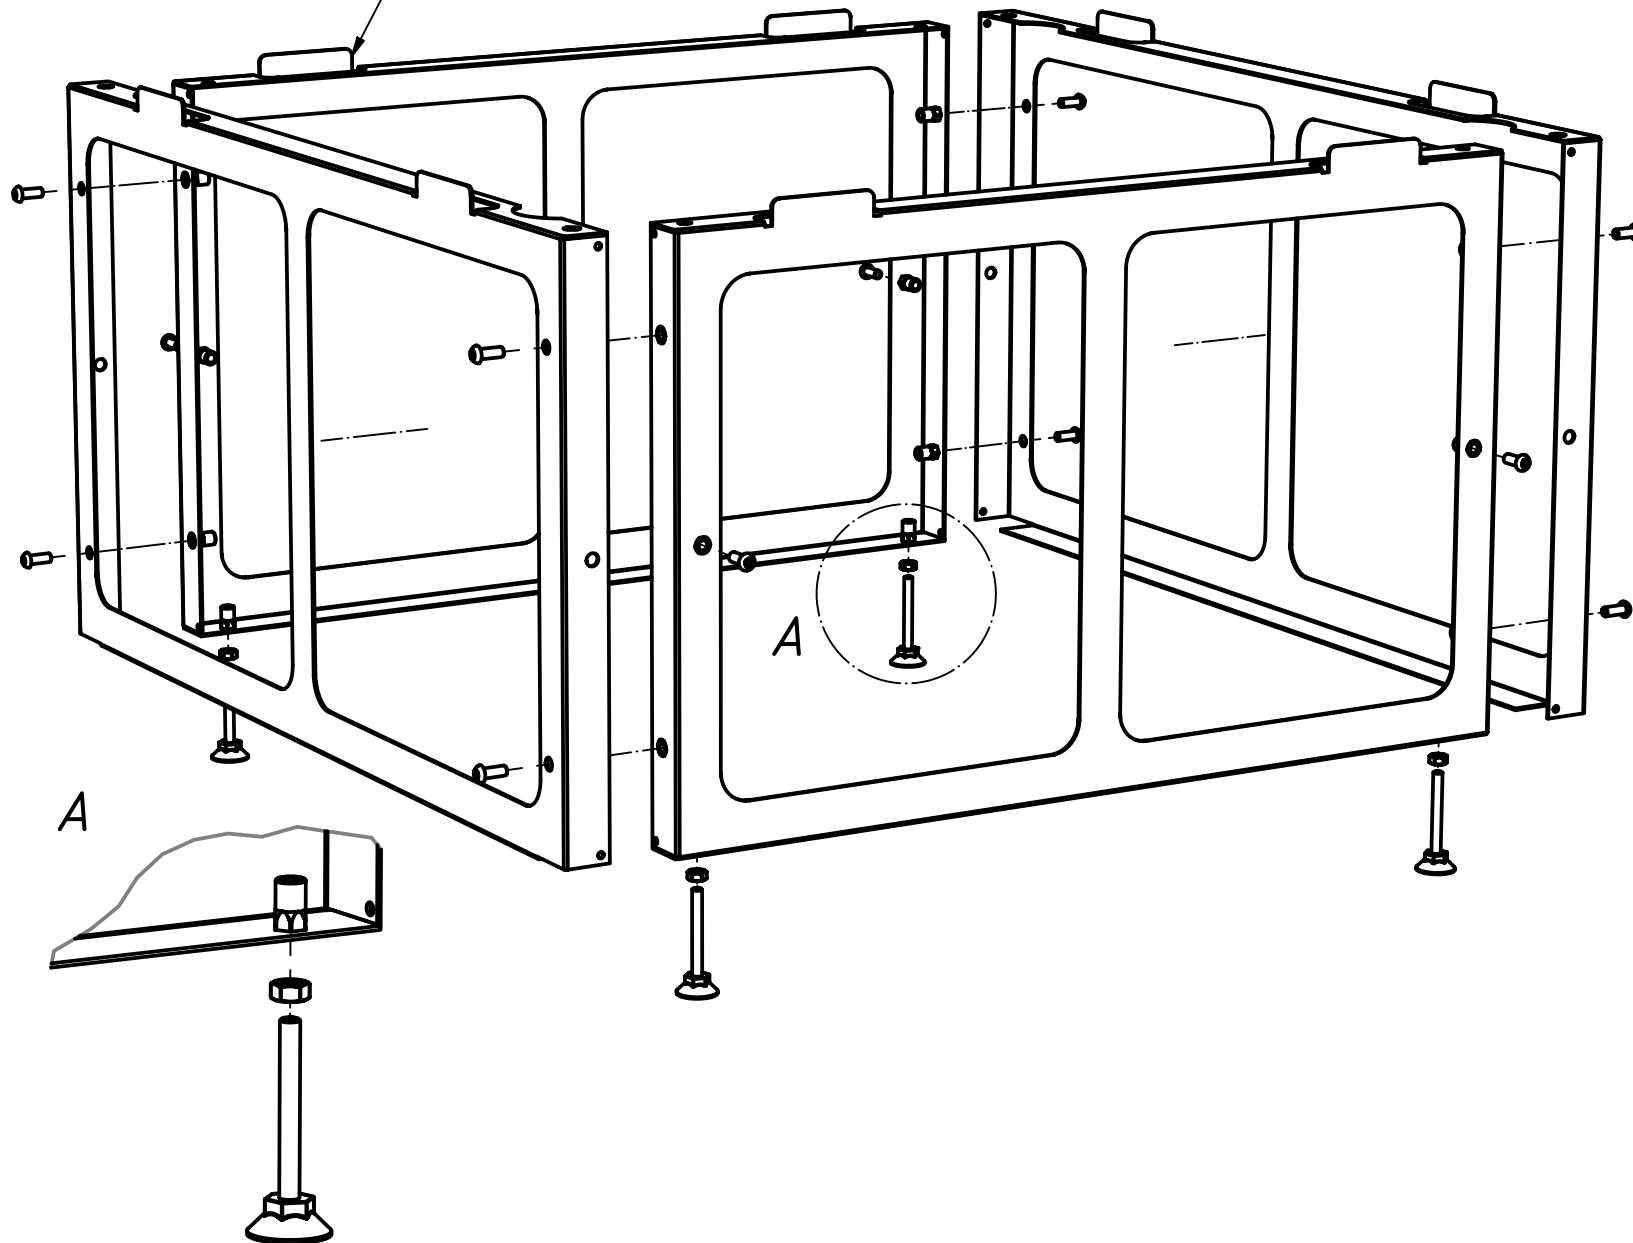

All lips should always point up

16x - M6x16

4x - M6

4x - M6

Use only in combination with a Vasco DX ventilation unit.
Do not place any extra ballast on frame.
Place the frame on a stable surface.

This appliance is not intended for use by persons (including children) with reduced physical, sensory or mental capabilities, or lack of experience and knowledge, unless they have been given supervision or instruction concerning use of the appliance by a person responsible for their safety. Children should be supervised to ensure that they do not play with the appliance.