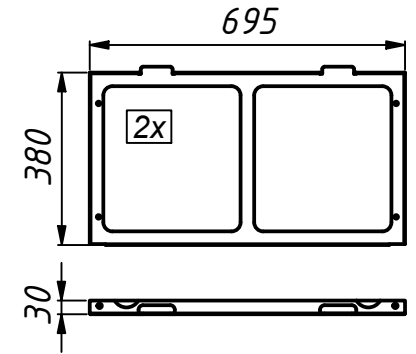

All lips should always point up

16x - M6x16

4x - M6

4x - M6

Use only in combination with a Vasco DX ventilation unit.
Do not place any extra ballast on frame.
Place the frame on a stable surface.

This appliance is not intended for use by persons (including children) with reduced physical, sensory or mental capabilities, or lack of experience and knowledge, unless they have been given supervision or instruction concerning use of the appliance by a person responsible for their safety. Children should be supervised to ensure that they do not play with the appliance.