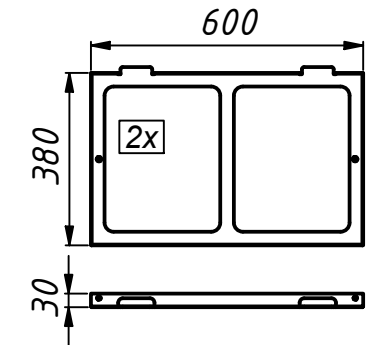

All lips should always point up

16x - M6x16

4x - M6

4x - M6

Use only in combination with a Vasco DX ventilation unit.
Do not place any extra ballast on frame.
Place the frame on a stable surface.

This appliance is not intended for use by persons (including children) with reduced physical, sensory or mental capabilities, or lack of experience and knowledge, unless they have been given supervision or instruction concerning use of the appliance by a person responsible for their safety. Children should be supervised to ensure that they do not play with the appliance.