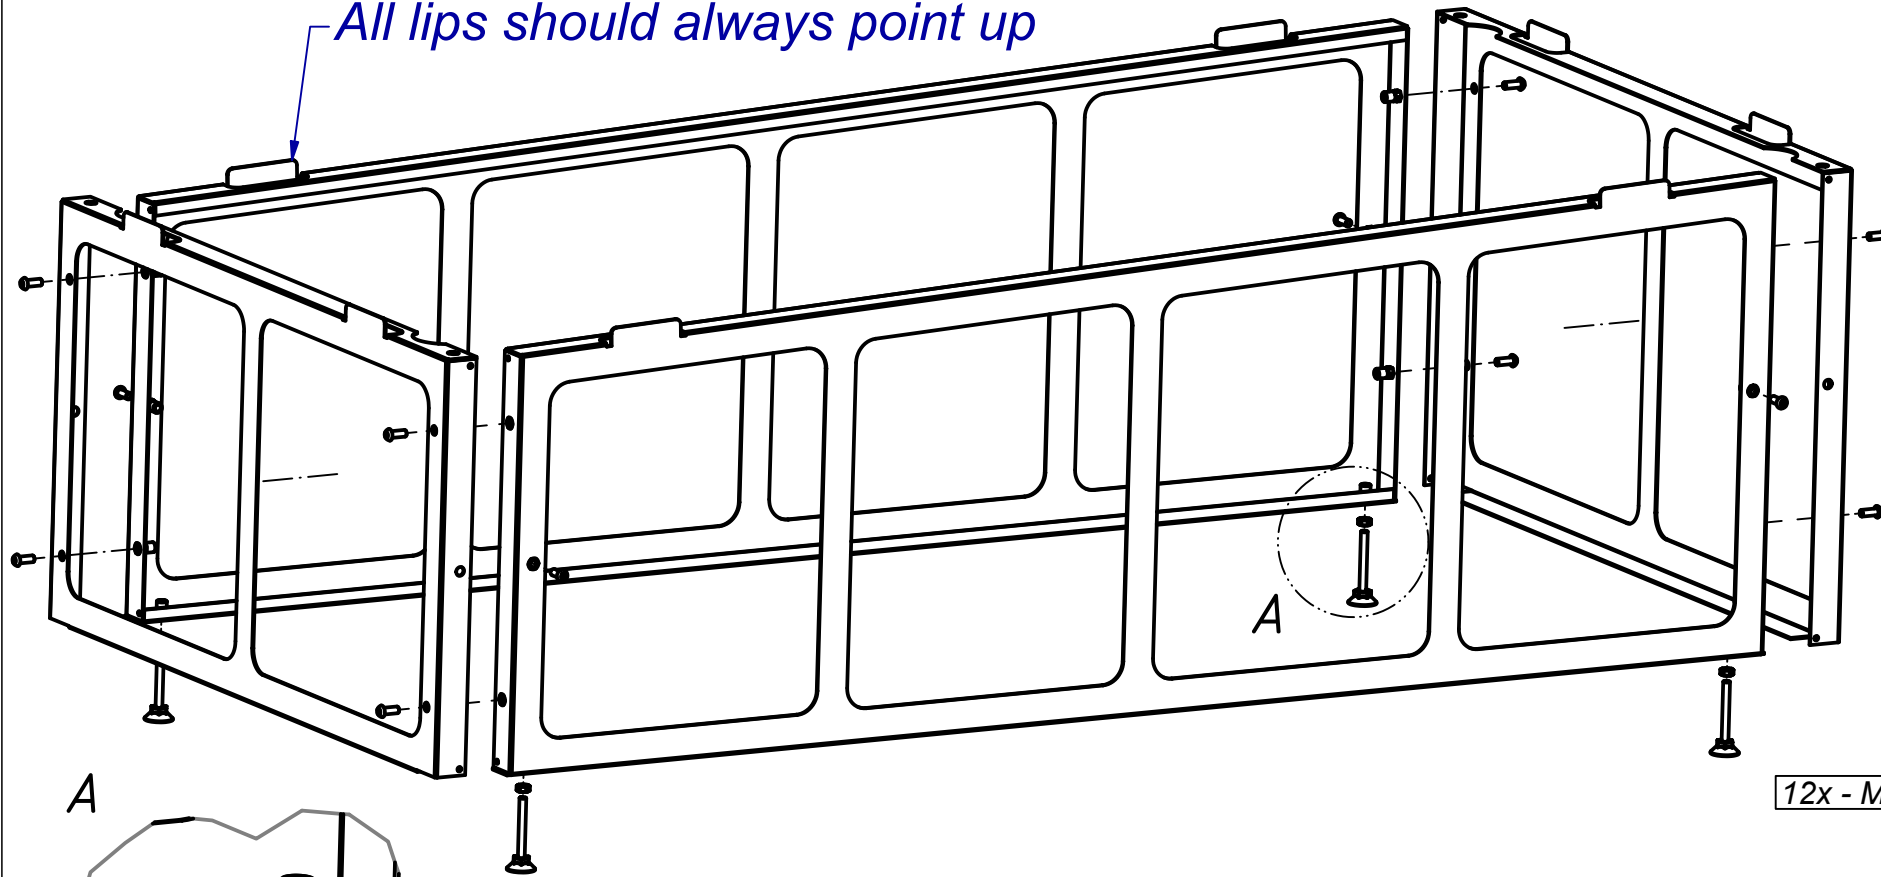

All lips should always point up

12x - M6x16

4x - M6

4x - M6

*nut to lock
adjustable foot*

Use only in combination with a Vasco DX ventilation unit.
Do not place any extra ballast on frame.
Place the frame on a stable surface.