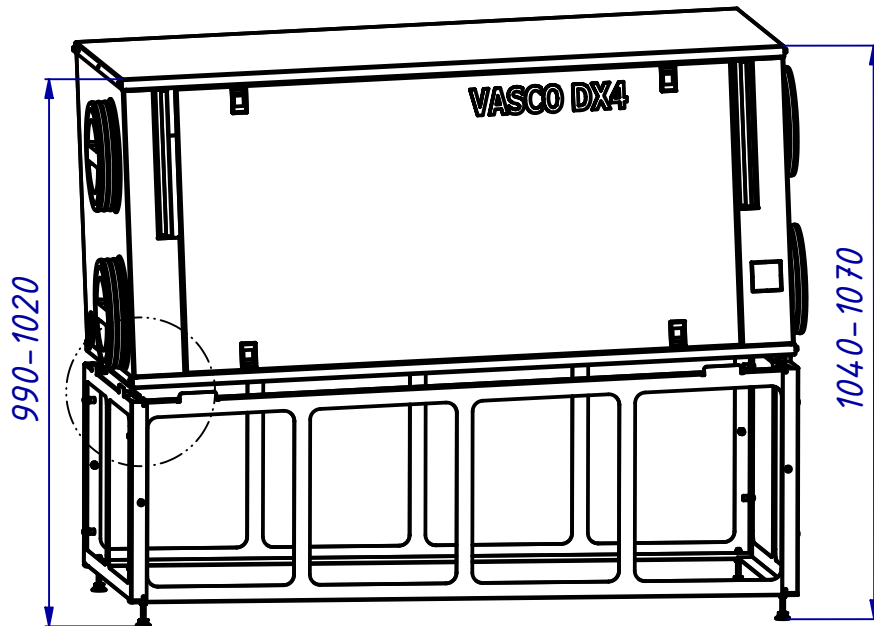

All lips should always point up

12x - M6x16

4x - M6

4x - M6

*nut to lock
adjustable foot*

Use only in combination with a Vasco DX ventilation unit.
Do not place any extra ballast on frame.
Place the frame on a stable surface.