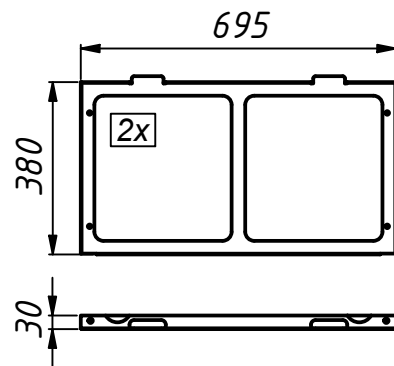

All lips should always point up

12x - M6x16

4x - M6

4x - M6

*nut to lock
adjustable foot*

Use only in combination with a Vasco DX ventilation unit.
Do not place any extra ballast on frame.
Place the frame on a stable surface.