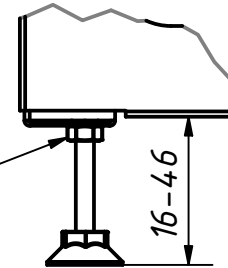

All lips should always point up

12x - M6x16

4x - M6

4x - M6

*nut to lock
adjustable foot*

Use only in combination with a Vasco DX ventilation unit.
Do not place any extra ballast on frame.
Place the frame on a stable surface.