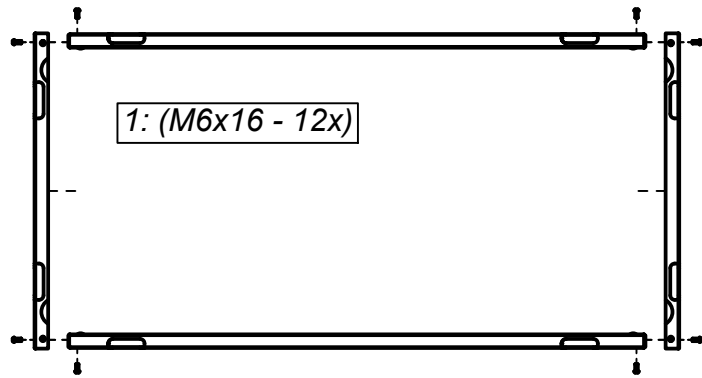

All lips should always point up

12x - M6x16

4x - M6

4x - M6

*nut to lock
adjustable foot*

Use only in combination with a Vasco DX ventilation unit.
Do not place any extra ballast on frame.
Place the frame on a stable surface.