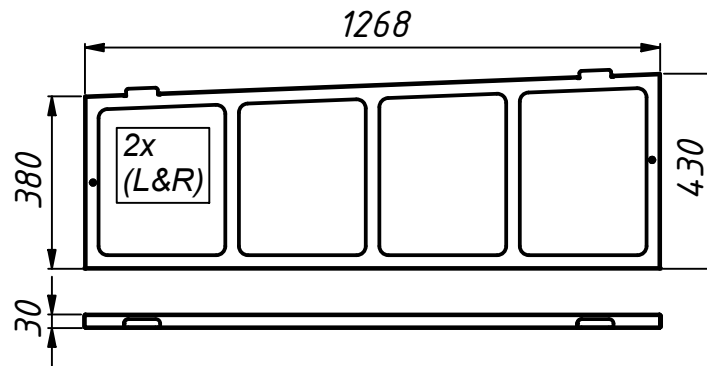

All lips should always point up

12x - M6x16

4x - M6

4x - M6

*nut to lock
adjustable foot*

Use only in combination with a Vasco DX ventilation unit.
Do not place any extra ballast on frame.
Place the frame on a stable surface.