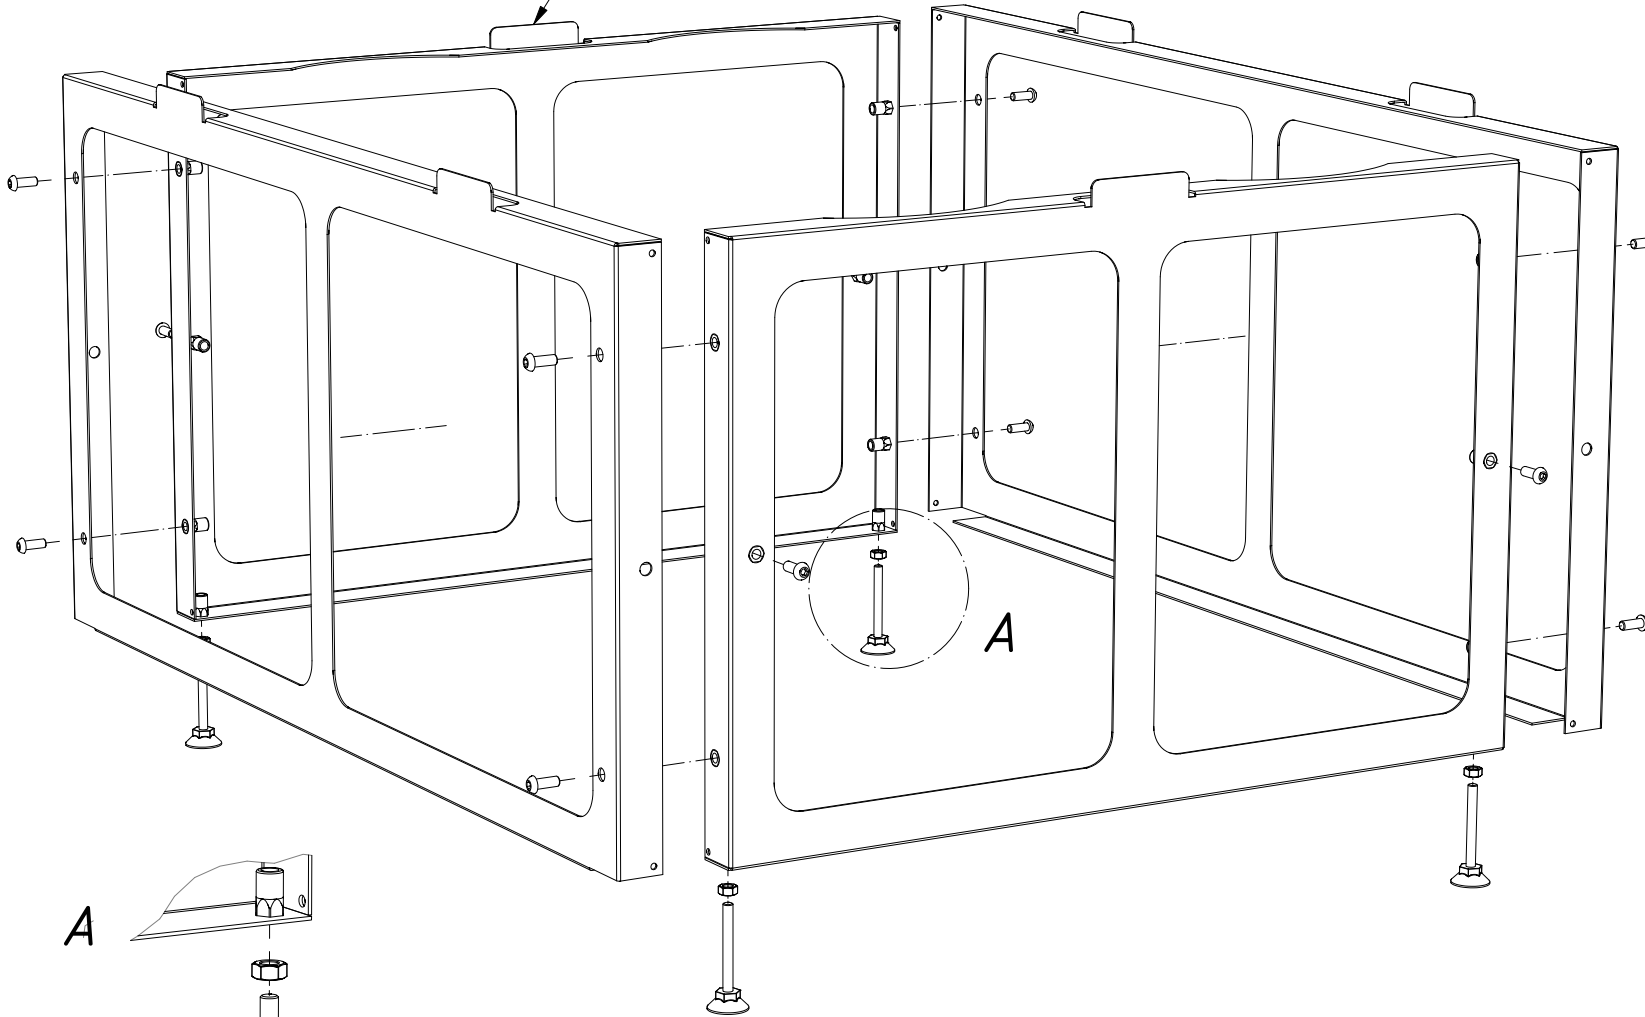

Support DIII unit

All lips should always point up

16x - M6x16

4x - M6

4x - M6

A

Use only in combination with a Vasco DIII ventilation unit.
Do not place any extra ballast on frame.
Place the frame on a stable surface.