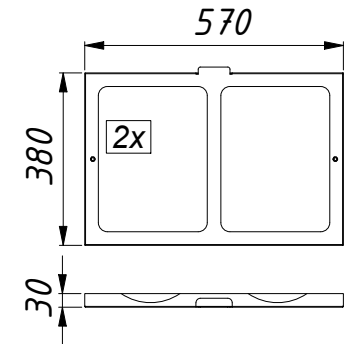

Support DIII unit

All lips should always point up

16x - M6x16

4x - M6

4x - M6

A

Use only in combination with a Vasco DIII ventilation unit.
Do not place any extra ballast on frame.
Place the frame on a stable surface.