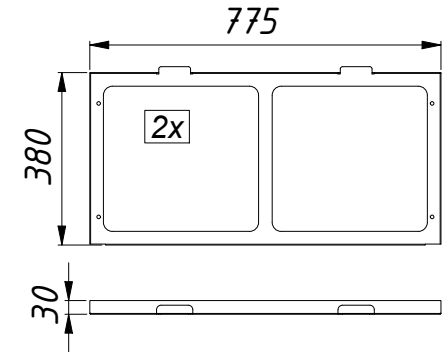

Support DIII unit

All lips should always point up

16x - M6x16

4x - M6

4x - M6

A

Use only in combination with a Vasco DIII ventilation unit.
Do not place any extra ballast on frame.
Place the frame on a stable surface.