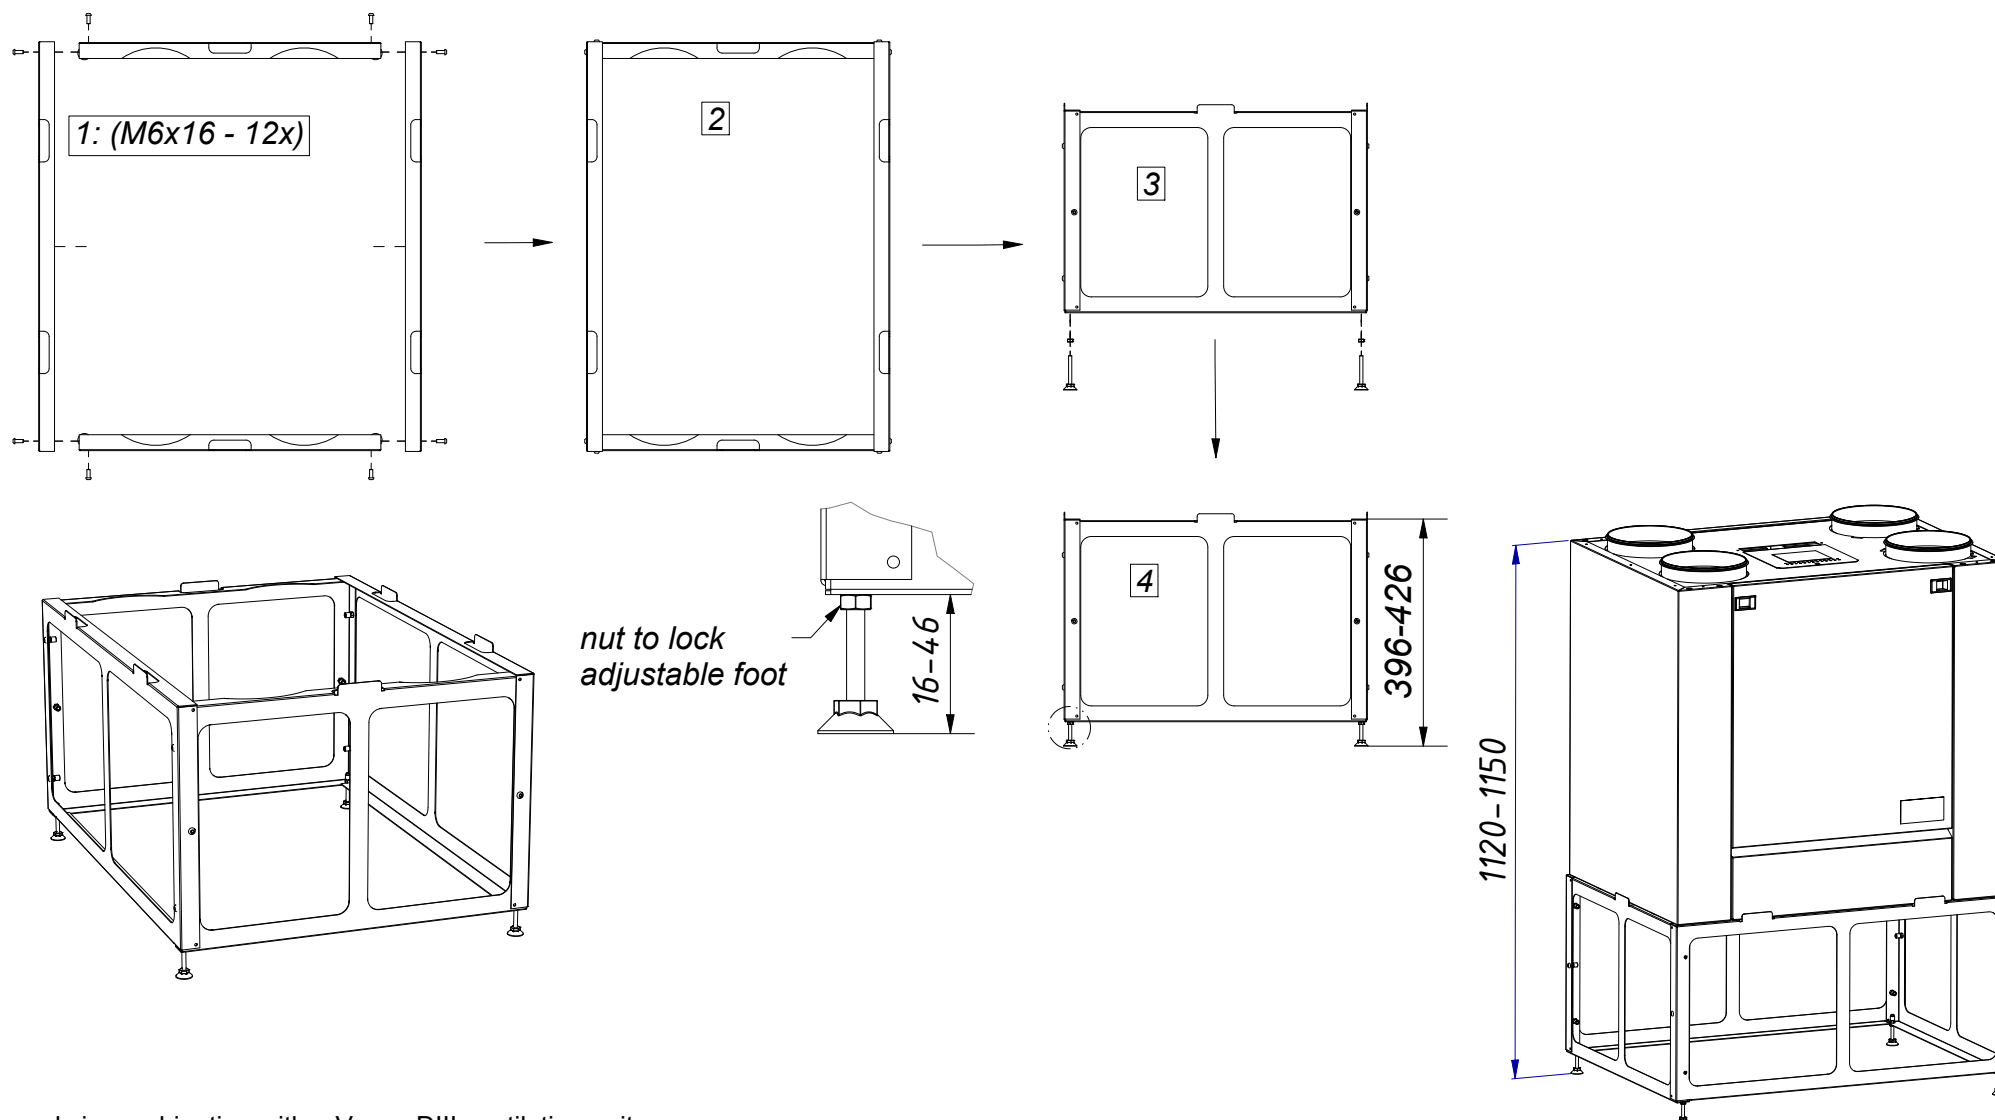

Support DIII unit

All lips should always point up

16x - M6x16

4x - M6

4x - M6

A

Use only in combination with a Vasco DIII ventilation unit.
Do not place any extra ballast on frame.
Place the frame on a stable surface.