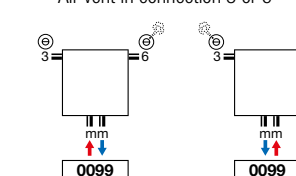

CONNECTION

Air vent in connection 3 or 6