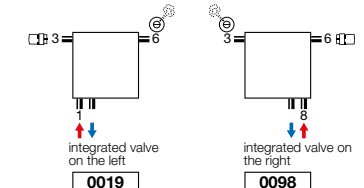

ACCESSORIES RITMO-H HORIZONTAL

VALVE CHROME

THERMOSTATIC HEAD
IN WHITE OR CHROME

TOWEL RAIL CHROME

CONNECTION

A BRAND OF VASCO GROUP

Vasco Group nv
Kruishoefstraat 50
B-3650 Dilsen
T. +32 (0)89 79 04 11
info@vasco.eu
www.vasco.eu