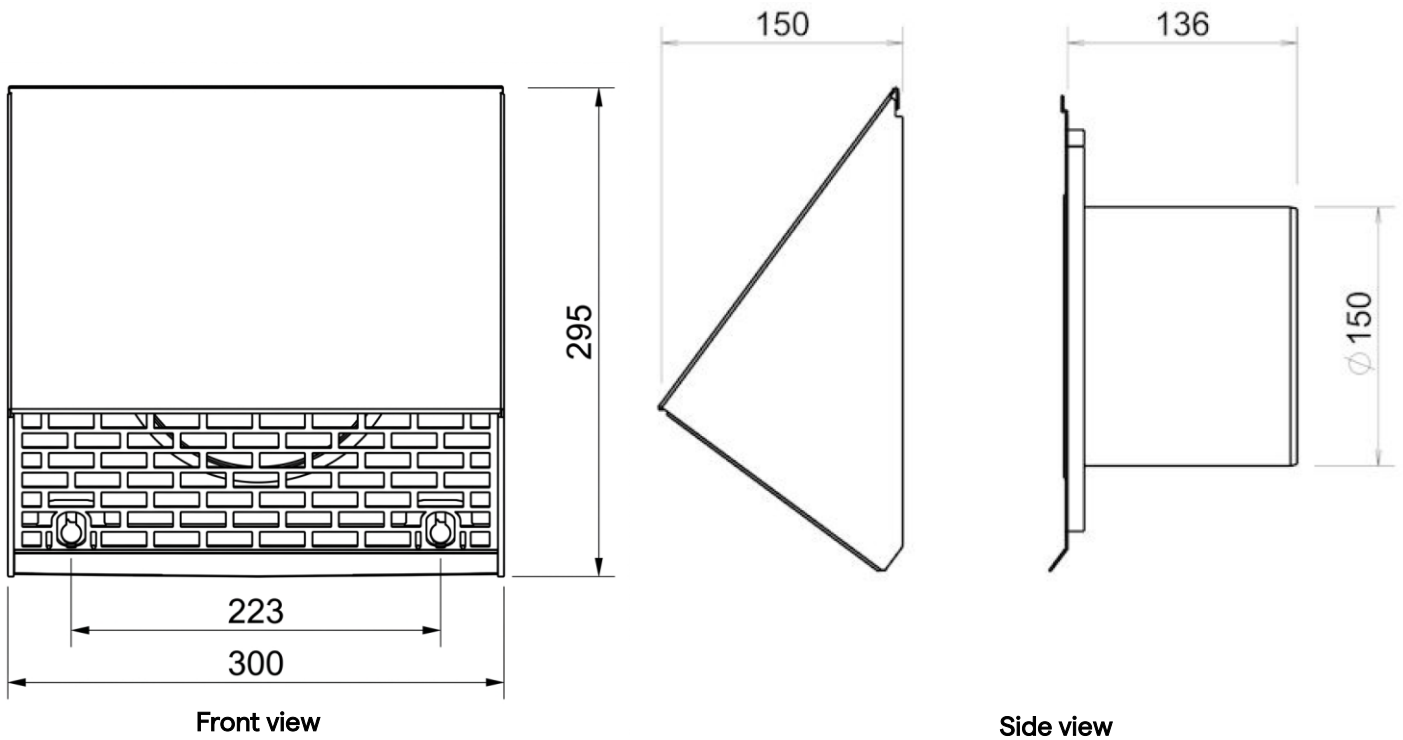

- **Material:** Aluminium
- **Colour:** RAL-9005
- **Net weight:** 0.95 kg
- **Internal diameter:** 145 mm
- **External diameter:** 150mm
- **Dimensions (L x W x H):** 286 x 300 x 295 mm
- **Temperature range:** - 25°C / +80°C
- **ζ exhaust:** 0.65

Pressure loss

Dimension drawing

Dimensions in mm