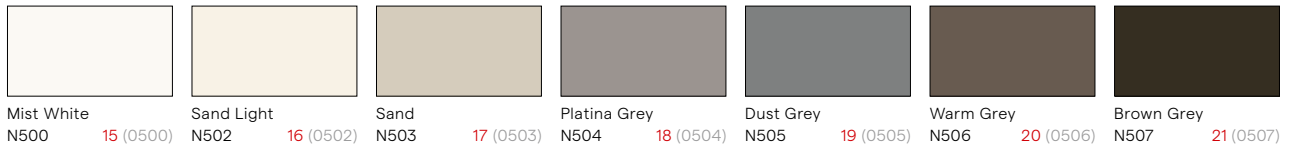

Noble

White Black

Natural Grey Matt

Metallic Grey Structure

Pure Grey Matt

Blue Green Mineral

Terra Cotta Mineral

Uni Colours Fine Texture