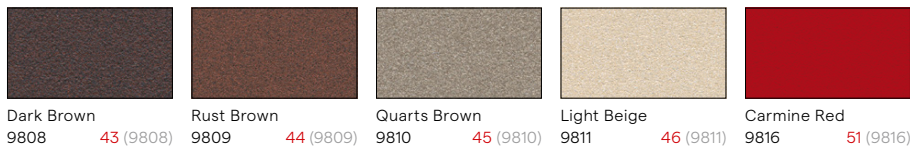

Noble

White Black

Natural Grey Matt

Metallic Grey Structure

Pure Grey Matt

Blue Green Mineral

Terra Cotta Mineral

Uni Colours Fine Texture