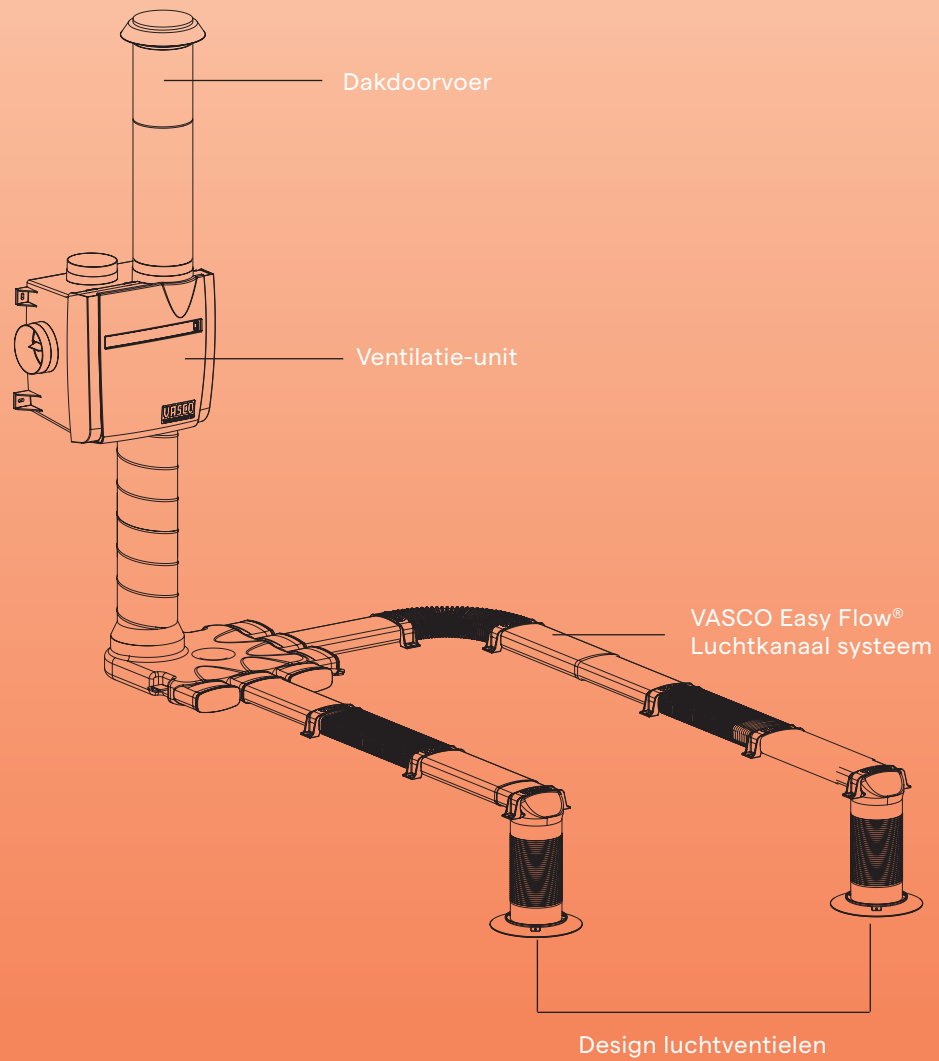

Ventilatie-units mechanische afzuiging

Voor residentiële toepassingen