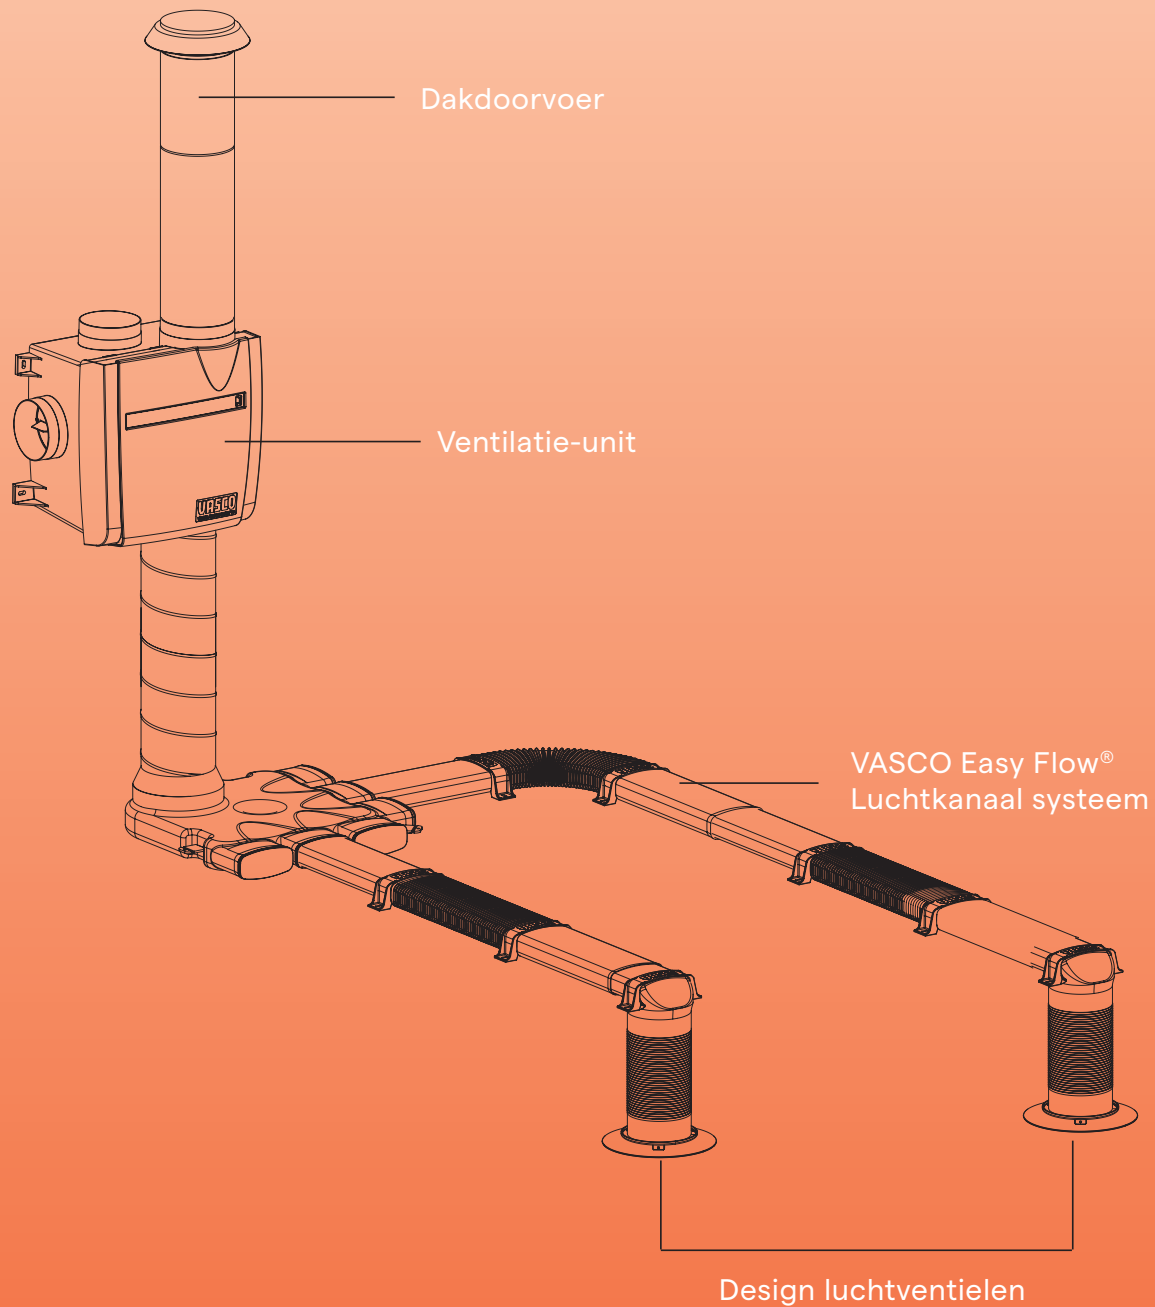

Ventilatie-units mechanische afzuiging

Voor residentiële toepassingen