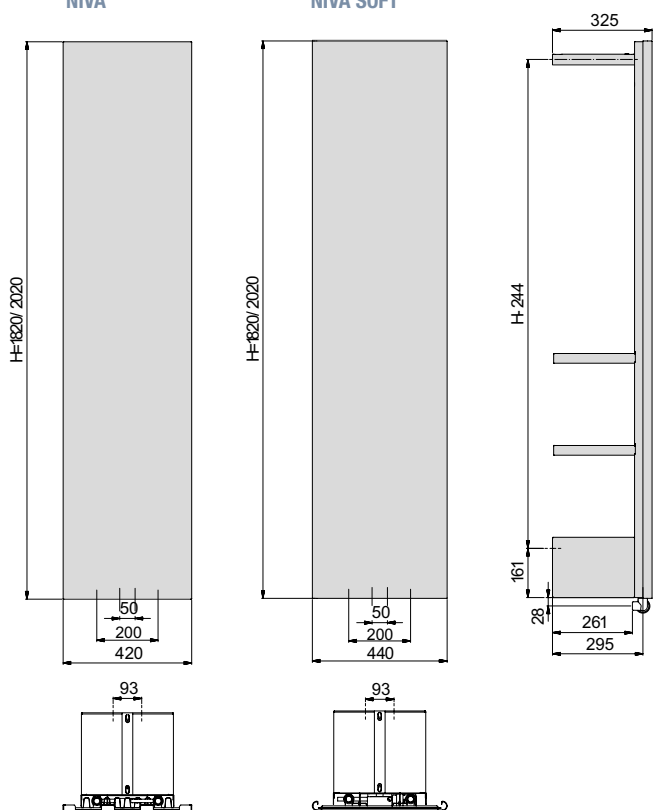

Vasco has the answer with the new Niva Bath! Inspired by the successful Niva radiator, the new Niva Bath stands further back from the wall (at a distance of 325 mm). Allowing more space at the rear of the radiator for additional functionality such as shelves for towels. Niva Bath is available in 55 colours and the shelves come standard in black (RAL 9005), or white (S600).

REFERENCE CODE CUSTOM MADE NIVA AND NIVA SOFT	TECHNICAL DATA							STANDARD COLOUR		OTHER COLOURS						
	width (L mm)	height (H mm)	75/65/20 (Watt) (Ø50K)	55/45/20 (Watt) (Ø30K)	n-exp.	weight (kg)	water content (l)	Price £ S600	short ref. nr. S600 stock	Price £ colour	short ref. nr. M301 stock					
REF. NR. NIVA VERTICAL N1L1: 11191																
11191	0420	1820	1188	YYYY	-0000	420	1820	934	486	1,28	27,35	3,70	422	11191-03	485	11191-05
11191	0420	2020	1188	YYYY	-0000	420	2020	1023	532	1,28	30,20	4,00	448	11191-06	515	-
REF. NR. NIVA SOFT VERTICAL NS1L1: 11197																
11197	0440	1820	1188	YYYY	-0000	440	1820	934	486	1,28	27,35	3,70	422	11197-07	485	-
11197	0440	2020	1188	YYYY	-0000	440	2020	1023	532	1,28	30,20	4,00	448	11197-08	515	-

In conformity with EN442-1: 2014: radiators and convectors
UNITED KINGDOM. Prices in £ (excl. VAT)

NIVA

NIVA SOFT

ACCESSORIES PRODUCT GROUP: LUXE ACC

For radiator height 1820 mm

ref. nr.	colour	Price £ (excl. VAT)
118380318200600	S600	275
118380318209005	RAL 9005	275

For radiator height 2020 mm

ref. nr.	colour	Price £ (excl. VAT)
118380320200600	S600	285
118380320209005	RAL 9005	285

CONNECTIONS

Consult the Vasco colour range in the technical price list or via: www.vasco.eu.