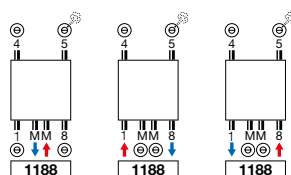

REFERENCE CODE CUSTOM MADE NIVA AND NIVA SOFT	TECHNICAL DATA							STANDARD COLOUR		OTHER COLOURS						
	width (L mm)	height (H mm)	75/65/20 (Watt) (Ø50K)	55/45/20 (Watt) (Ø30K)	n-exp.	weight (kg)	water content (l)	Price £ S600	short ref. nr. S600 stock	Price £ colour	short ref. nr. M301 stock					
REF. NR. NIVA VERTICAL N1L1: 11191																
11191	0420	1820	1188	YYYY	-0000	420	1820	934	486	1,28	27,35	3,70	422	11191-03	485	11191-05
11191	0420	2020	1188	YYYY	-0000	420	2020	1023	532	1,28	30,20	4,00	448	11191-06	515	-
REF. NR. NIVA SOFT VERTICAL NS1L1: 11197																
11197	0440	1820	1188	YYYY	-0000	440	1820	934	486	1,28	27,35	3,70	422	11197-07	485	-
11197	0440	2020	1188	YYYY	-0000	440	2020	1023	532	1,28	30,20	4,00	448	11197-08	515	-

In conformity with EN442-1: 2014: radiators and convectors
UNITED KINGDOM. Prices in £ (excl. VAT)

NIVA

NIVA SOFT

ACCESSORIES PRODUCT GROUP: LUXE ACC

For radiator height 1820 mm

ref. nr.	colour	Price £ (excl. VAT)
118380318200600	S600	275
118380318209005	RAL 9005	275

For radiator height 2020 mm

ref. nr.	colour	Price £ (excl. VAT)
118380320200600	S600	285
118380320209005	RAL 9005	285

CONNECTIONS

Consult the Vasco colour range in the technical price list or via: www.vasco.eu.