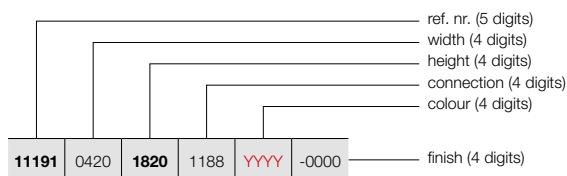

HOW TO ORDER NIVA BATH

Delivery time 15 - 30 working days
(transport duration not included)

NIVA BATH

NIVA BATH ACCESSORY (coat rack and shelves) to be ordered separately in colour white or black.

PRODUCT GROUP: STEEL

REFERENCE CODE CUSTOM MADE NIVA AND NIVA SOFT	TECHNICAL DATA							STANDARD COLOUR		OTHER COLOURS						
	width (L mm)	height (H mm)	75/65/20 (Watt) (Ø50K)	55/45/20 (Watt) (Ø30K)	n-exp.	weight (kg)	water content (l)	Price £ S600	short ref. nr. S600 stock	Price £ colour	short ref. nr. M301 stock					
REF. NR. NIVA VERTICAL N1L1: 11191																
11191	0420	1820	1188	YYYY	-0000	420	1820	934	486	1,28	27,35	3,70	422	11191-03	485	11191-05
11191	0420	2020	1188	YYYY	-0000	420	2020	1023	532	1,28	30,20	4,00	448	11191-06	515	-
REF. NR. NIVA SOFT VERTICAL NS1L1: 11197																
11197	0440	1820	1188	YYYY	-0000	440	1820	934	486	1,28	27,35	3,70	422	11197-07	485	-
11197	0440	2020	1188	YYYY	-0000	440	2020	1023	532	1,28	30,20	4,00	448	11197-08	515	-

In conformity with EN442-1: 2014: radiators and convectors
UNITED KINGDOM. Prices in £ (excl. VAT)