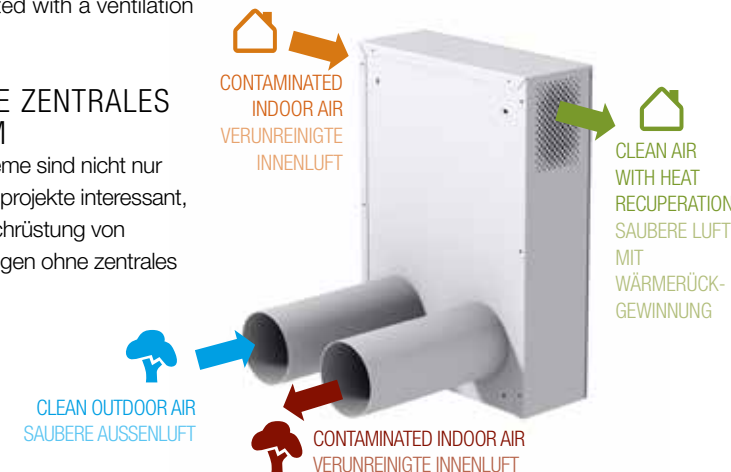

NEW

BLOWER

ELECTRICAL BATHROOM RADIATORS WITH INTELLIGENT CONTROL UNIT

ELEKTRISCHE BADHEIZKÖRPER MIT INTELLIGENTER BEDARFSREGELUNG

Spring 2017 / Frühjahr 2017

DECENTRALIZED VENTILATION UNIT **silent ventilation**

WHEN RENOVATION AND VENTILATION ARE NOT OBVIOUS

Decentralized ventilation is not only interesting for smaller renovations. It can also be retrofitted in homes that are already insulated, but which are not yet fitted with a ventilation system.

RENOVIEREN OHNE ZENTRALES LÜFTUNGSSYSTEM

Dezentrale Lüftungssysteme sind nicht nur für kleinere Renovierungsprojekte interessant, sondern auch für die Nachrüstung von bereits isolierten Wohnungen ohne zentrales Lüftungssystem.

Spring 2017 / Frühjahr 2017

NIVA VENTILO CONVECTOR

THE PERFECT 2-IN-1 SOLUTION FOR HEATING & COOLING

DIE PERFEKTE 2-IN-1-LÖSUNG FÜR HEIZEN & KÜHLEN

Spring 2017 / Frühjahr 2017

App **climate control**

From now on you can log on anytime to condition or adjust the climate in your home. No matter where you are. All that is required, is the Vasco Gateway and the Vasco RF thermostatic radiator valve in combination with the Vasco App.

Ab jetzt haben Sie immer und von überall vollen Zugriff auf Ihr Raumklima!. Wo auch immer Sie sind. Alles, was Sie hierfür benötigen, sind neben der Vasco-App, der Vasco-Gateway und ein Vasco-Funkthermostatventil.

Download the Vasco-App !

Spring 2017 / Frühjahr 2017

NEW 2017

DISCOVER OUR OUR NOVELTIES

ENTDECKEN SIE UNSERE NEUHEITEN